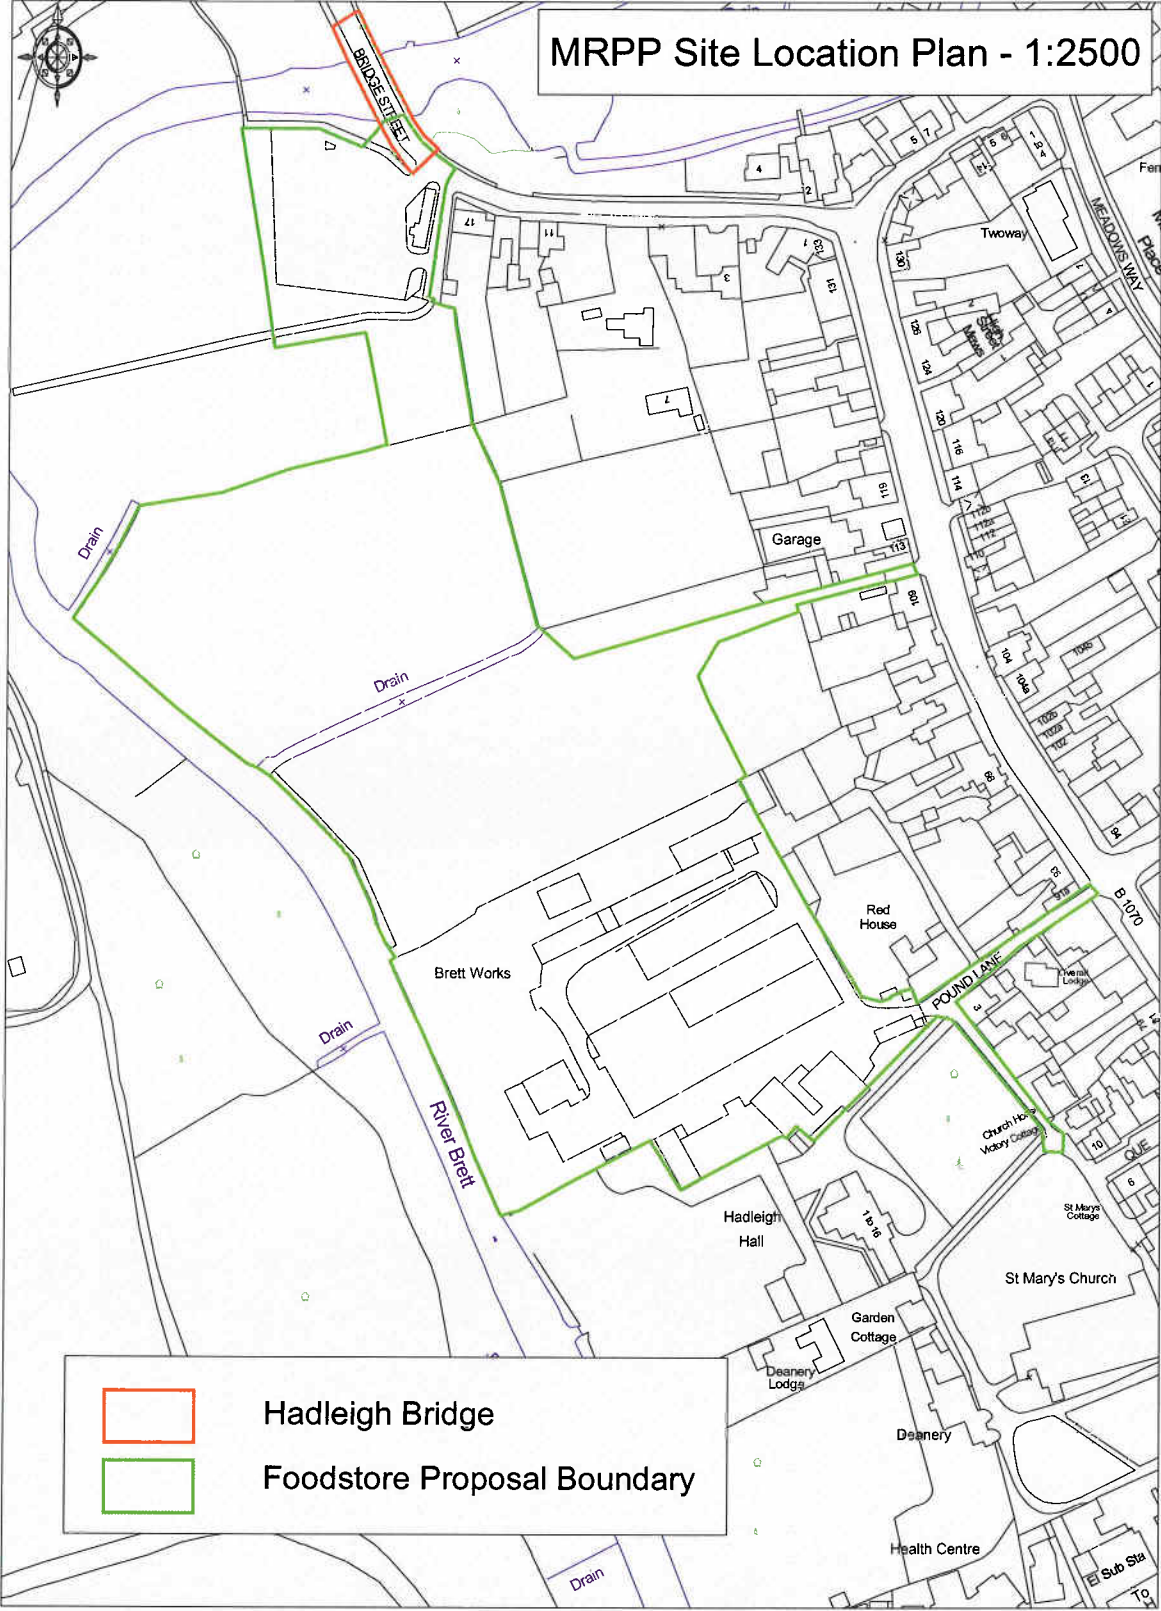

MRPP Site Location Plan - 1:2500

	Hadleigh Bridge
	Foodstore Proposal Boundary